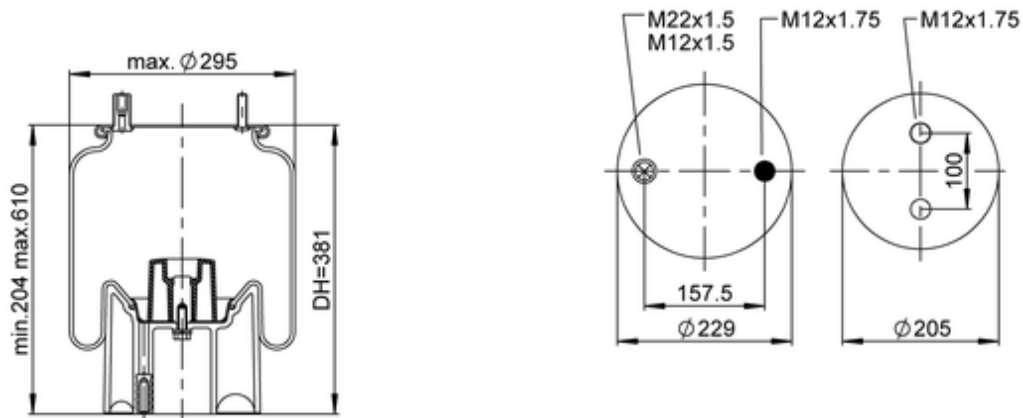

1R11-106

20920720

- bolt or stud
- hole
- ⊗ combination stud
- ⊗ air inlet

Article status	Not Available
GTIN/EAN	3838592116154
Bellow number	566-22-3-521
 kg	6,3 kg
	
	M12x1.5: max. 20 Nm
	M12x1.75: max. 45 Nm
	M22x1.5: max. 70 Nm

OE Manufacturer/Part No.

Manufacturer	Original Part No.	Model
MERITOR (ROR)	21222442	
GRANNING	15732	

Weweler

US 07074F

AC 524/514

© 2025 PRIME-RIDE®, ALL RIGHTS RESERVED. <https://prime-ride.com/>