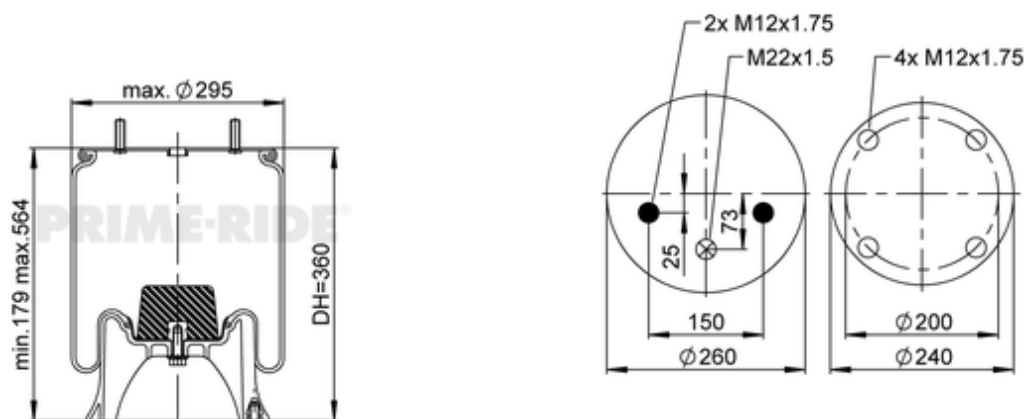

1R11-714

20920779

-  bolt or stud
-  hole
-  combination stud
-  air inlet

	6,6 kg
	1R11-708
	
	M12x1.75: max. 45 Nm
	M22x1.5: max. 70 Nm

OE Manufacturer/Part No.

Manufacturer	Original Part No.	Model
SAF	3.229.0029.00	
SAF	3.229.2429.00	
SAF	3.229.2129.00	
SAF	3.229.2229.00	