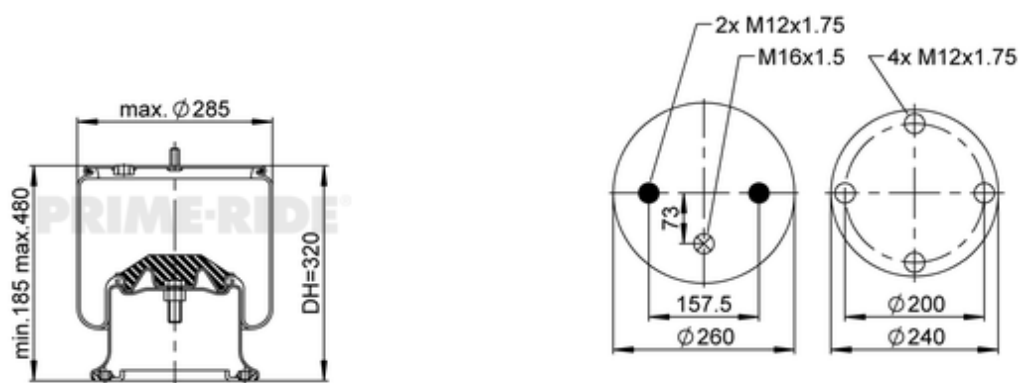

1R11-740

20921005

● bolt or stud

○ hole

⊗ combination stud

⊗ air inlet

Article status	Normal
GTIN/EAN	3838592117557
Bellow number	566-22-3-520
kg	10,2 kg
	M12x1.75: max. 68 Nm
	M16x1.5: max. 58 Nm

OE Manufacturer/Part No.

Manufacturer	Original Part No.	Model
HENDRICKSON	HA100310	