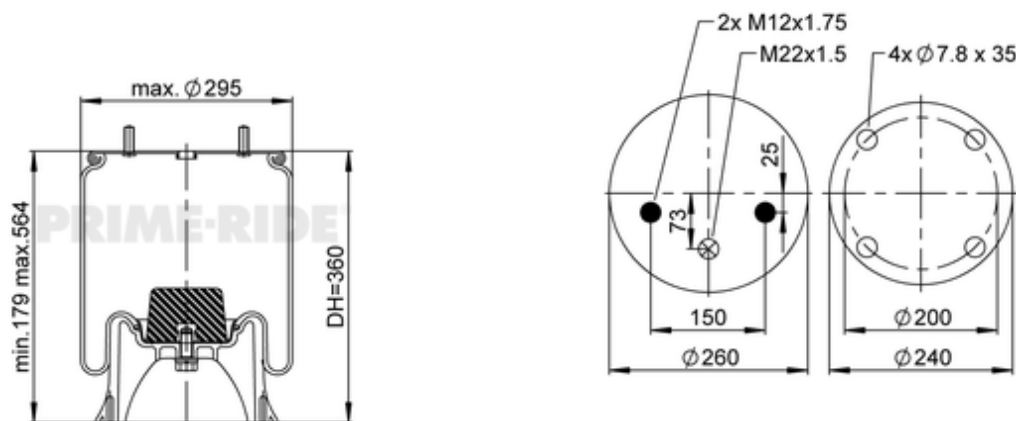

1R11-751

20920782

● bolt or stud

○ hole

⊗ combination stud

⊗ air inlet

Article status	Normal
GTIN/EAN	3838592116741
Bellow number	566-22-3-526
kg	7,1 kg
	M12x1.75: max. 45 Nm
	M22x1.5: max. 70 Nm

OE Manufacturer/Part No.

Manufacturer	Original Part No.	Model
SAF	3.229.0029.00	
SAF	3.229.2429.00	
SAF	3.229.2229.00	
SAF	3.229.2129.00	

SCANIA

1723277

© 2024 PRIME-RIDE®, ALL RIGHTS RESERVED. <https://prime-ride.com/>