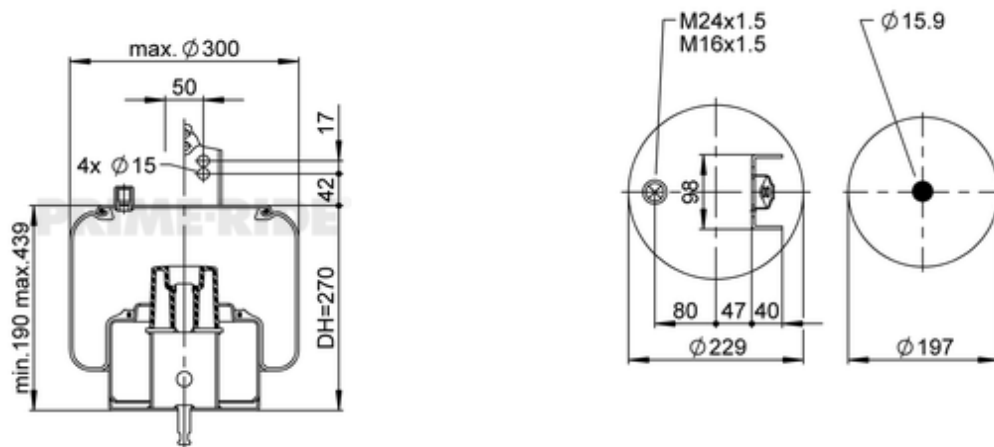

1R11-858

20920940

-  bolt or stud
-  hole
-  combination stud
-  air inlet

	9,3 kg
	
	M16x1.5: max. 20 Nm
	M24x1.5: max. 70 Nm

OE Manufacturer/Part No.

Manufacturer	Original Part No.	Model
VOLVO	21977974	
VOLVO	20909152	