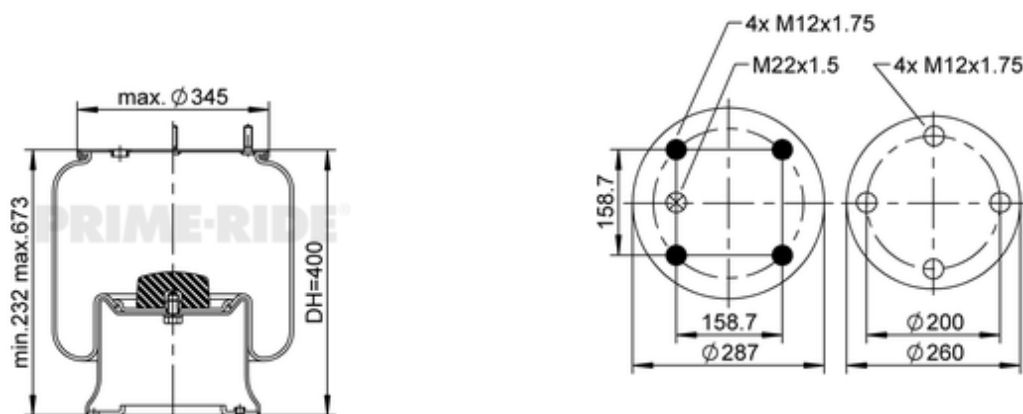

1R14-721

20920915

-  bolt or stud
-  hole
-  combination stud
-  air inlet

	14,1 kg
	1R14-710, 1R14-711
	
	M12x1.75: max. 45 Nm
	M22x1.5: max. 70 Nm

OE Manufacturer/Part No.

Manufacturer	Original Part No.	Model
BATTAGLINO	91101894	
BATTAGLINO	91101895	
BATTAGLINO	2211400	
MERITOR (ROR)	21222239	