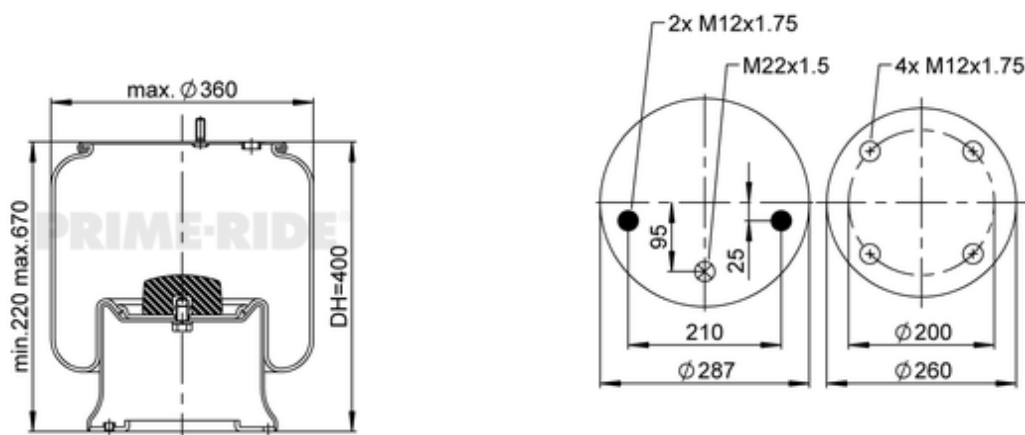

1R14-729

20920982

- bolt or stud
- hole
- combination stud
- air inlet

	13,1 kg
	M12x1.75: max. 45 Nm
	M22x1.5: max. 70 Nm

OE Manufacturer/Part No.

Manufacturer	Original Part No.	Model
SAF	3.229.0031.00	
SAF	3.229.2431.00	
SAF	3.229.2131.00	
SAF	3.229.2231.00	
SCANIA	1723280	
SCHMITZ	751082	