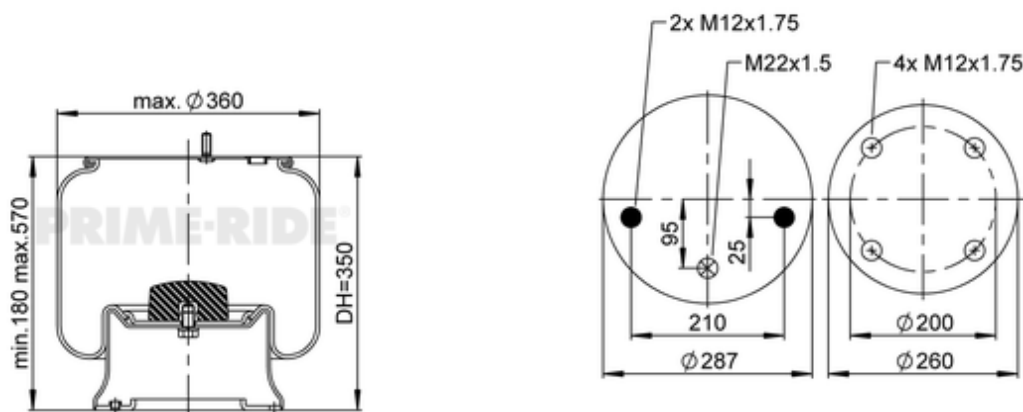

1R14-730

20920983

● bolt or stud

○ hole

⊗ combination stud

⊗ air inlet

	12,3 kg
	M12x1.75: max. 45 Nm
	M22x1.5: max. 70 Nm

OE Manufacturer/Part No.

Manufacturer	Original Part No.	Model
SCANIA	1723275	
SAF	3.229.2127.00	
SAF	3.229.2227.00	
SAF	3.229.0027.00	