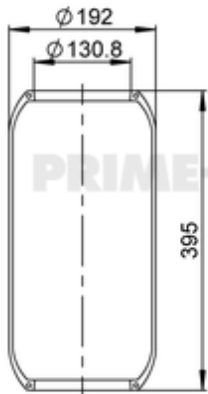

9080

20920764

● bolt or stud

○ hole

⊗ combination stud

⊗ air inlet

1,5 kg

OE Manufacturer/Part No.

Manufacturer	Original Part No.	Model
VOLVO	20535875	