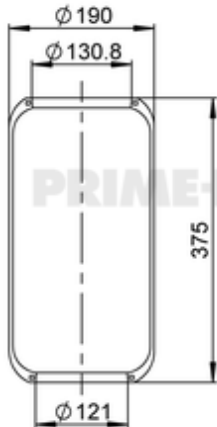

9101

20921048

● bolt or stud

○ hole

⊗ combination stud

⊗ air inlet

1,5 kg

OE Manufacturer/Part No.

Manufacturer	Original Part No.	Model
VOLVO	3111277	