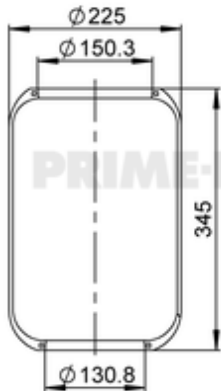

9113

20920857

● bolt or stud

○ hole

⊗ combination stud

⊗ air inlet

1,7 kg

OE Manufacturer/Part No.

Manufacturer	Original Part No.	Model
IRIS BUS	5.001.021.414	
IVECO Bus	503130506	
IVECO Bus	299729	