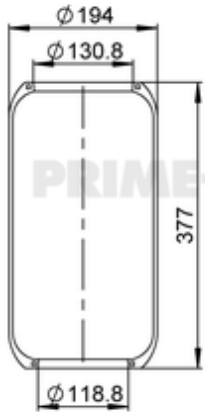

9133

20920878

● bolt or stud

○ hole

⊗ combination stud

⊗ air inlet

	1,5 kg
	9112

OE Manufacturer/Part No.

Manufacturer	Original Part No.	Model
VOLVO	20540792	
VOLVO	21836531	
VOLVO	21347075	