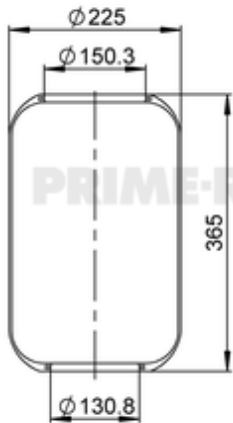

9138

20920859

● bolt or stud

○ hole

⊗ combination stud

⊗ air inlet

1,7 kg

OE Manufacturer/Part No.

Manufacturer	Original Part No.	Model
VOLVO	70377054	