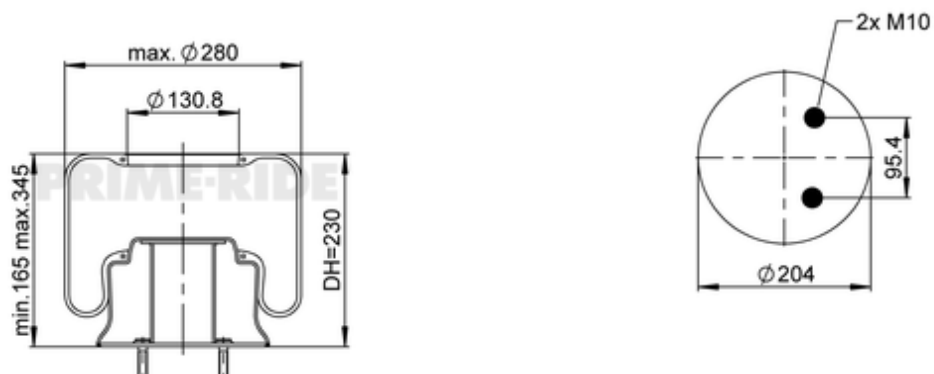

9553

20920706

● bolt or stud

○ hole

⊗ combination stud

⊗ air inlet

 kg	5,1 kg
	
	M10: max. 30 Nm

## OE Manufacturer/Part No.

Manufacturer	Original Part No.	Model
VOLVO	20535876	