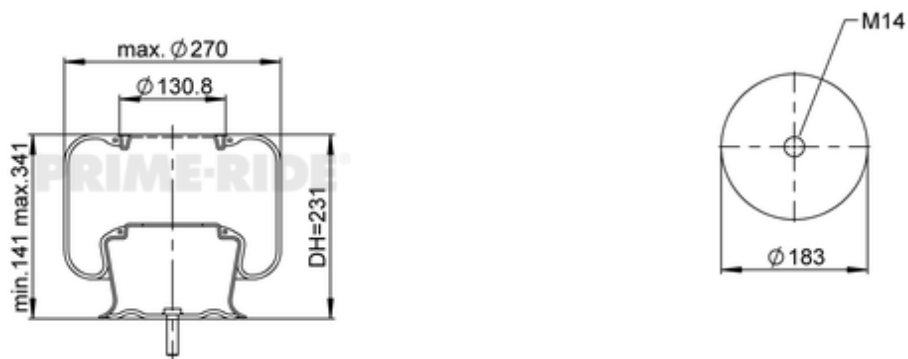

9559

20921062

-  bolt or stud
-  hole
-  combination stud
-  air inlet

	4 kg
	9542
	
	M14: max. 70 Nm

OE Manufacturer/Part No.

Manufacturer	Original Part No.	Model
VOLVO	21426708	
VOLVO	21836530	
VOLVO	21347077	
VOLVO	20540798	